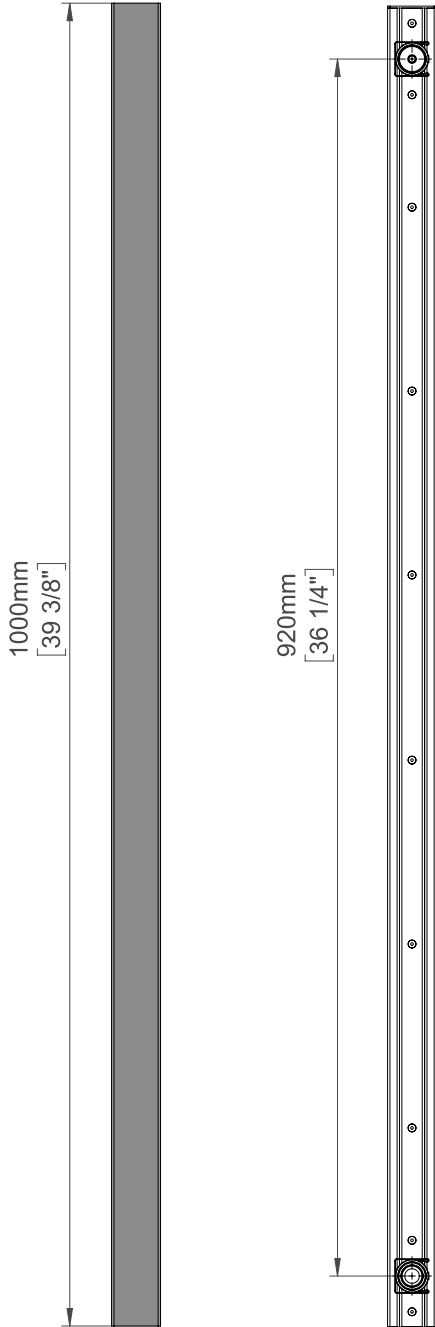

MODELLO i
MODEL: i40SQ
TECHNICAL DRAWING

i40SQ.P
 POLISHED

i40SQ.B
 BRUSHED

i40SQ.MB
 MATTE BLACK

i40SQ.SB
 SATIN BRASS

WIRE OUTLET

VOLTS:	115
WATTS:	20
AMPS:	0.17