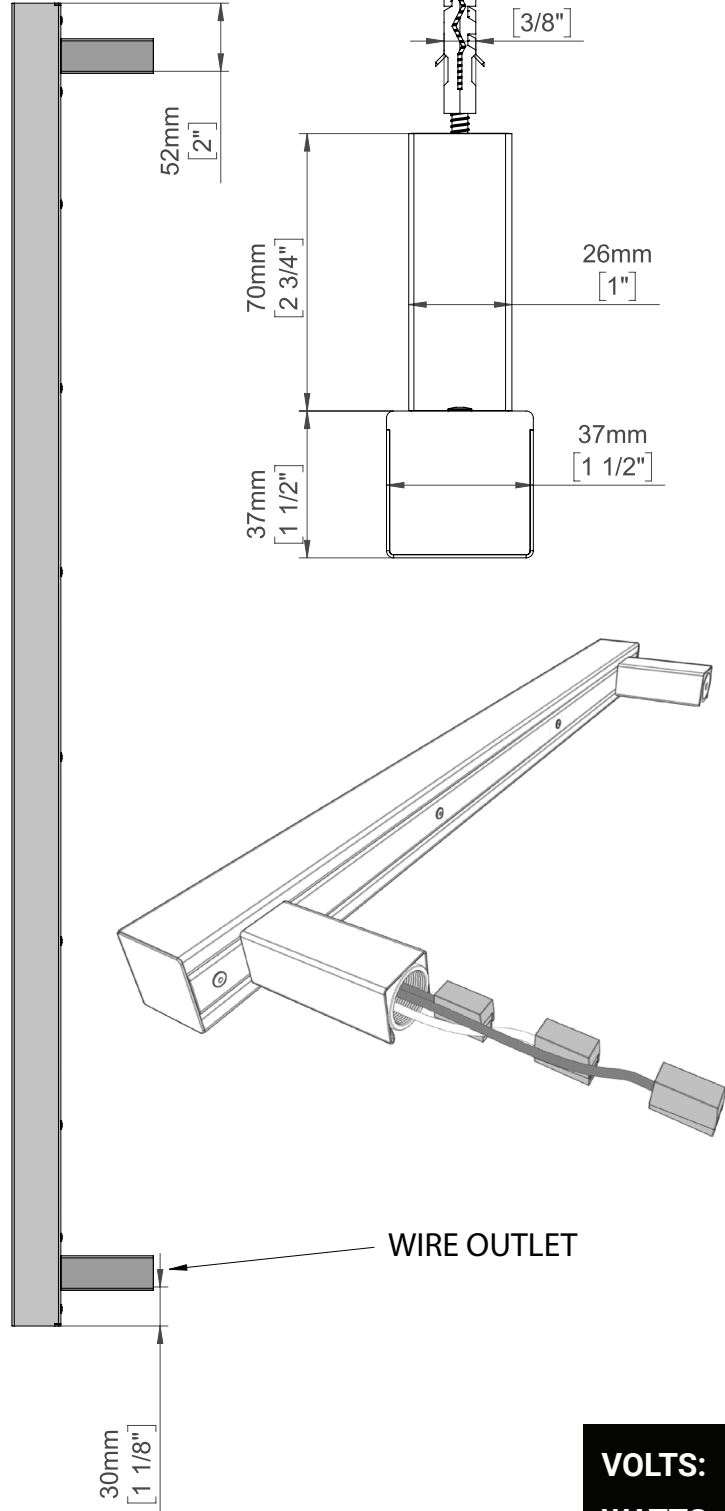

MODELLO i
MODEL: i40SQ
TECHNICAL DRAWING

i40SQ.P
 POLISHED

i40SQ.B
 BRUSHED

i40SQ.MB
 MATTE BLACK

i40SQ.SB
 SATIN BRASS

WIRE OUTLET

VOLTS:	115
WATTS:	20
AMPS:	0.17