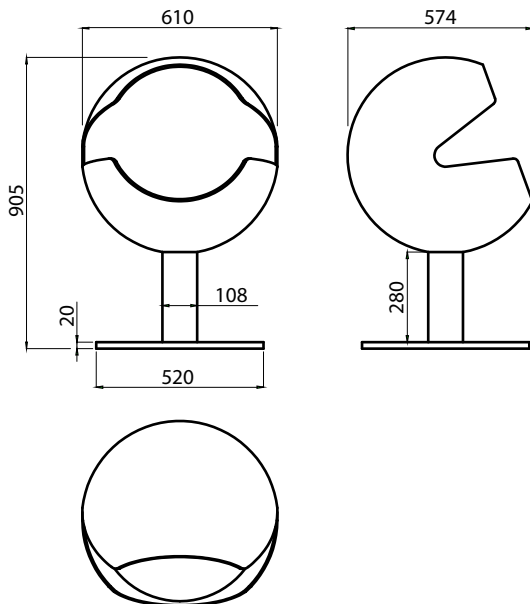

Size: 1210 x 1210 x 610 mm

Power: 14kW / 4kW

Fuel: Wood / Bioethanol

Chimney: 219mm

Colour: Matte Black

ST096 GEMINI 14kW Wood burning stove.

GEMINI Technical drawing

BIO-E120 GEMINI 4kW Bioethanol stove.

Size: 710 x 710 x 848 mm

Power: 6kW / 2kW

Fuel: Wood / Bioethanol

Chimney: 219mm

Colour: Matte Black

ST097 LEO 6kW Wood burning stove.

BIO-B70 LEO Bioethanol stove.

LEO Technical drawing.

Size:	910 x 910 x 1040 mm
Power:	8kW / 2kW
Fuel:	Wood / Bioethanol
Chimney:	219mm
Colour*:	Matte Black, White, Blue

*ST100 wood burning stove available only in Matte Black Colour.

LIBRA Technical drawing.

Size: 610 x 610 x 905 mm

Power: 1kW

Fuel: Bioethanol

Chimney: 219mm

Colour: Silver, White, Blue

BIO-H60W VIRGO Bioethanol stove.

VIRGO Technical drawing.

BIO-H60B VIRGO Bioethanol stove.