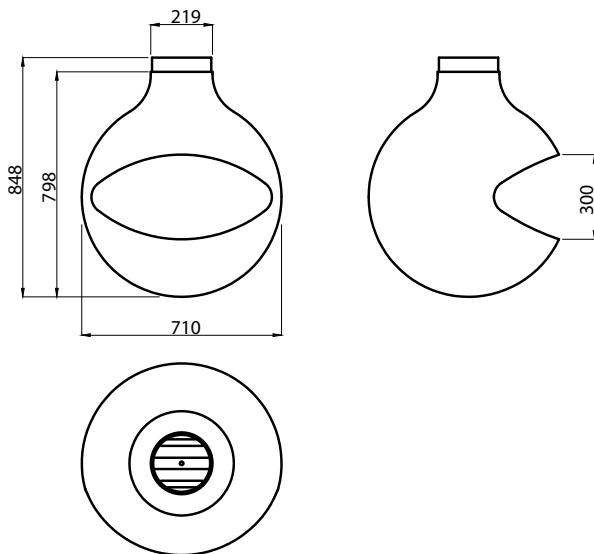

Size: 1210 x 1210 x 610 mm

Power: 14kW / 4kW

Fuel: Wood / Bioethanol

Chimney: 219mm

Colour: Matte Black

ST096 GEMINI 14kW Wood burning stove.

GEMINI Technical drawing

BIO-E120 GEMINI 4kW Bioethanol stove.

Size: 710 x 710 x 848 mm

Power: 6kW / 2kW

Fuel: Wood / Bioethanol

Chimney: 219mm

Colour: Matte Black

ST097 LEO 6kW Wood burning stove.

BIO-B70 LEO Bioethanol stove.

LEO Technical drawing.

Size:	910 x 910 x 1040 mm
Power:	8kW / 2kW
Fuel:	Wood / Bioethanol
Chimney:	219mm
Colour*:	Matte Black, White, Blue

*ST100 wood burning stove available only in Matte Black Colour.

LIBRA Technical drawing.

Size: 610 x 610 x 905 mm

Power: 1kW

Fuel: Bioethanol

Chimney: 219mm

Colour: Silver, White, Blue

BIO-H60W VIRGO Bioethanol stove.

VIRGO Technical drawing.

BIO-H60B VIRGO Bioethanol stove.