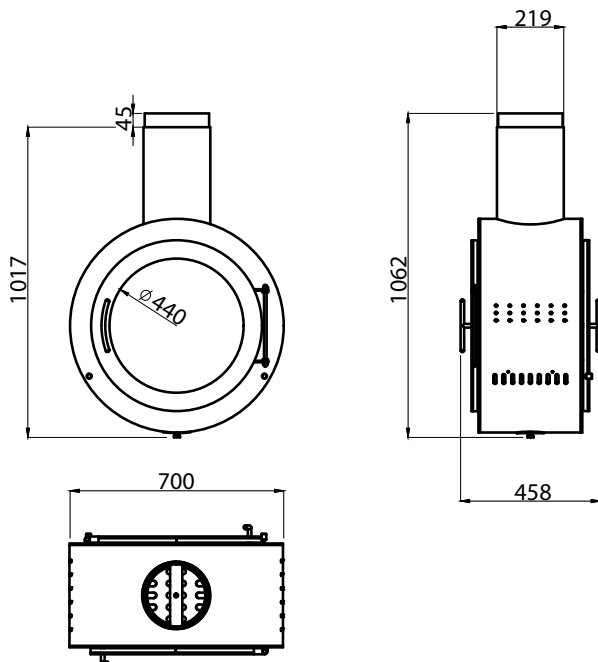

Size: 700 x 458 x 1060 mm

Power: 8kW

Fuel: Wood

Chimney: 219mm

Colour: Matte Black

ZODIAC Technical drawing.

ST099 ZODIAC 8kW Wood burning stove.

GEMINI 1.4kW Wood burning stove.

Size: 1210 x 1210 x 610 mm

Power: 14kW / 4kW

Fuel: Wood / Bioethanol

Chimney: 219mm

Colour: Matte Black

ST096 GEMINI 14kW Wood burning stove.

GEMINI Technical drawing

BIO-E120 GEMINI 4kW Bioethanol stove.

Size: 710 x 710 x 848 mm

Power: 6kW / 2kW

Fuel: Wood / Bioethanol

Chimney: 219mm

Colour: Matte Black

ST097 LEO 6kW Wood burning stove.

BIO-B70 LEO Bioethanol stove.

LEO Technical drawing.

Size: 610 x 610 x 905 mm

Power: 1kW

Fuel: Bioethanol

Chimney: 219mm

Colour: Silver, White, Blue

BIO-H60W VIRGO Bioethanol stove.

VIRGO Technical drawing.

BIO-H60B VIRGO Bioethanol stove.