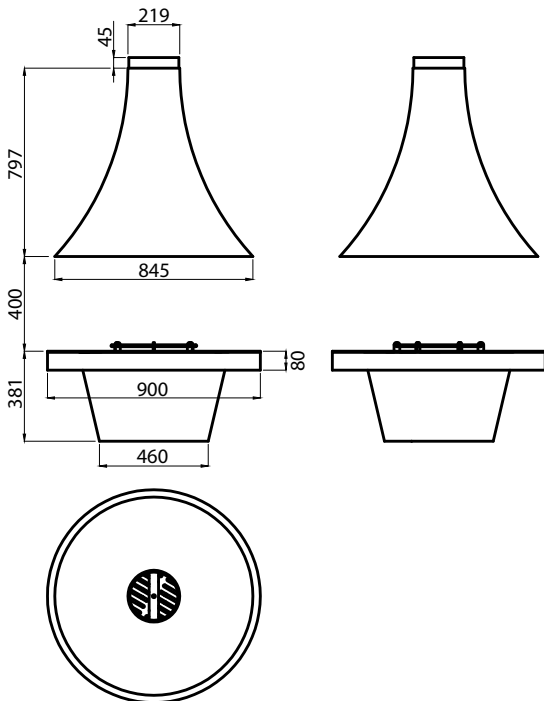

Size: 1210 x 1210 x 610 mm

Power: 14kW / 4kW

Fuel: Wood / Bioethanol

Chimney: 219mm

Colour: Matte Black

ST096 GEMINI 14kW Wood burning stove.

GEMINI Technical drawing

BIO-E120 GEMINI 4kW Bioethanol stove.

Size: 838 x 838 x 1577 mm

Power: 8kW / 2kW

Fuel: Wood / Bioethanol

Chimney: 219mm

Colour: Matte Black

ST101 VEGA 8kW Wood burning stove.

BIO-A90 VEGA Bioethanol stove.

VEGA Technical drawing.

Size: 710 x 710 x 848 mm

Power: 6kW / 2kW

Fuel: Wood / Bioethanol

Chimney: 219mm

Colour: Matte Black

ST097 LEO 6kW Wood burning stove.

BIO-B70 LEO Bioethanol stove.

LEO Technical drawing.

Size: 610 x 610 x 905 mm

Power: 1kW

Fuel: Bioethanol

Chimney: 219mm

Colour: Silver, White, Blue

BIO-H60W VIRGO Bioethanol stove.

VIRGO Technical drawing.

BIO-H60B VIRGO Bioethanol stove.