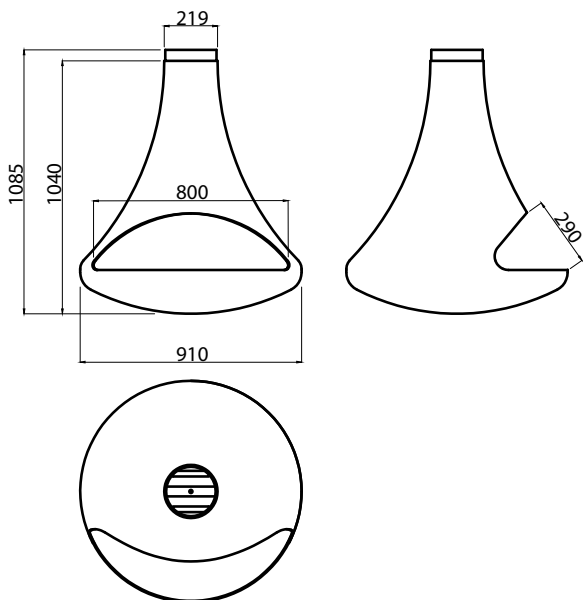

Size: 710 x 710 x 848 mm

Power: 6kW / 2kW

Fuel: Wood / Bioethanol

Chimney: 219mm

Colour: Matte Black

ST097 LEO 6kW Wood burning stove.

BIO-B70 LEO Bioethanol stove.

LEO Technical drawing.

BIO-C90 LIBRA Bioethanol stove.

LIBRA

ST100 / BIO-C90/ BIO-C90B / BIO-C90W

Libra – The Libra is an exquisite ceiling hung model that has an emission output of 8Kw. Available in three different colours – matte black, white & blue that can burn biofuel. This model is also available in a wood burning option in the matte black colour only.

Size:	910 x 910 x 1040 mm
Power:	8kW / 2kW
Fuel:	Wood / Bioethanol
Chimney:	219mm
Colour*:	Matte Black, White, Blue

*ST100 wood burning stove available only in Matte Black Colour.

LIBRA Technical drawing.

Size: 610 x 610 x 905 mm

Power: 1kW

Fuel: Bioethanol

Chimney: 219mm

Colour: Silver, White, Blue

BIO-H60W VIRGO Bioethanol stove.

VIRGO Technical drawing.

BIO-H60B VIRGO Bioethanol stove.