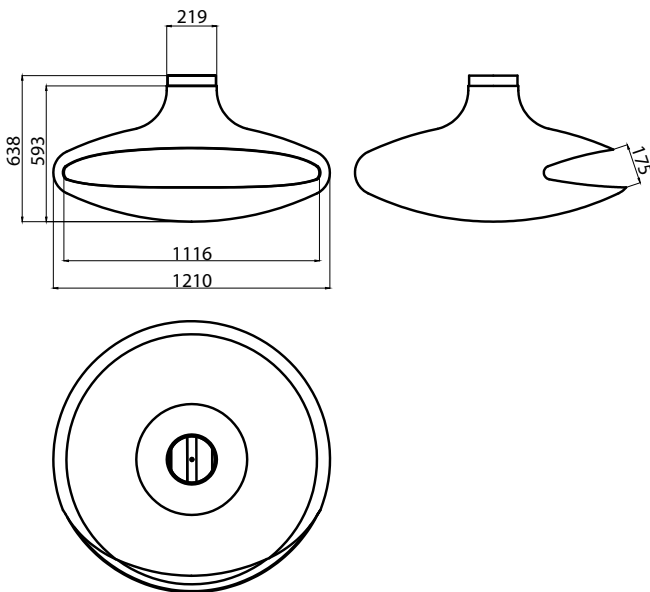

Size: 1210 x 1210 x 610 mm

Power: 14kW / 4kW

Fuel: Wood / Bioethanol

Chimney: 219mm

Colour: Matte Black

ST096 GEMINI 14kW Wood burning stove.

GEMINI Technical drawing

BIO-E120 GEMINI 4kW Bioethanol stove.

Size: 838 x 838 x 1577 mm

Power: 8kW / 2kW

Fuel: Wood / Bioethanol

Chimney: 219mm

Colour: Matte Black

ST101 VEGA 8kW Wood burning stove.

BIO-A90 VEGA Bioethanol stove.

VEGA Technical drawing.

Size: 610 x 610 x 905 mm

Power: 1kW

Fuel: Bioethanol

Chimney: 219mm

Colour: Silver, White, Blue

BIO-H60W VIRGO Bioethanol stove.

VIRGO Technical drawing.

BIO-H60B VIRGO Bioethanol stove.