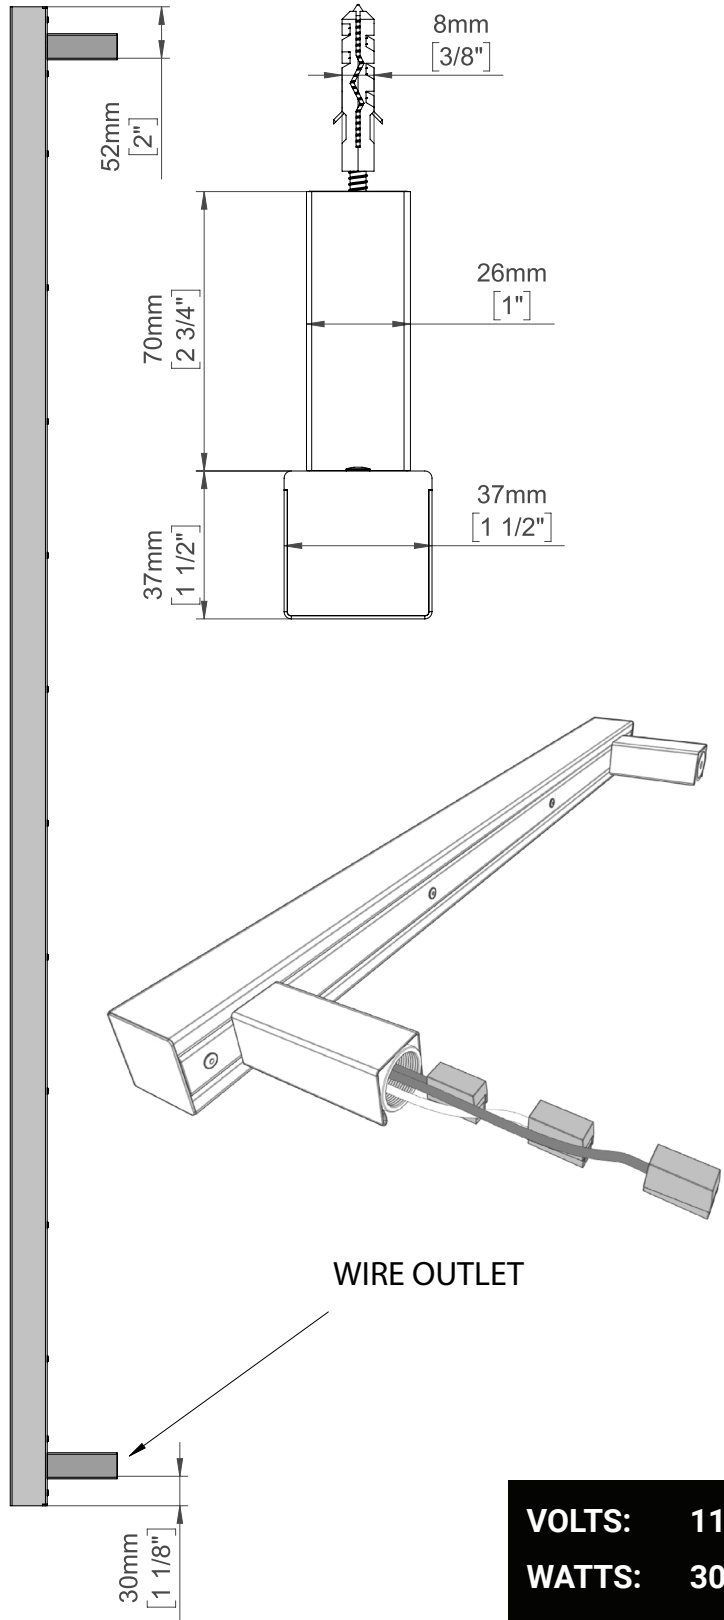

MODELLO i
MODEL: i59SQ
TECHNICAL DRAWING

i59SQ.P
 POLISHED

i59SQ.B
 BRUSHED

i59SQ.MB
 MATTE BLACK

i59SQ.SB
 SATIN BRASS

VOLTS:	115
WATTS:	30
AMPS:	0.25