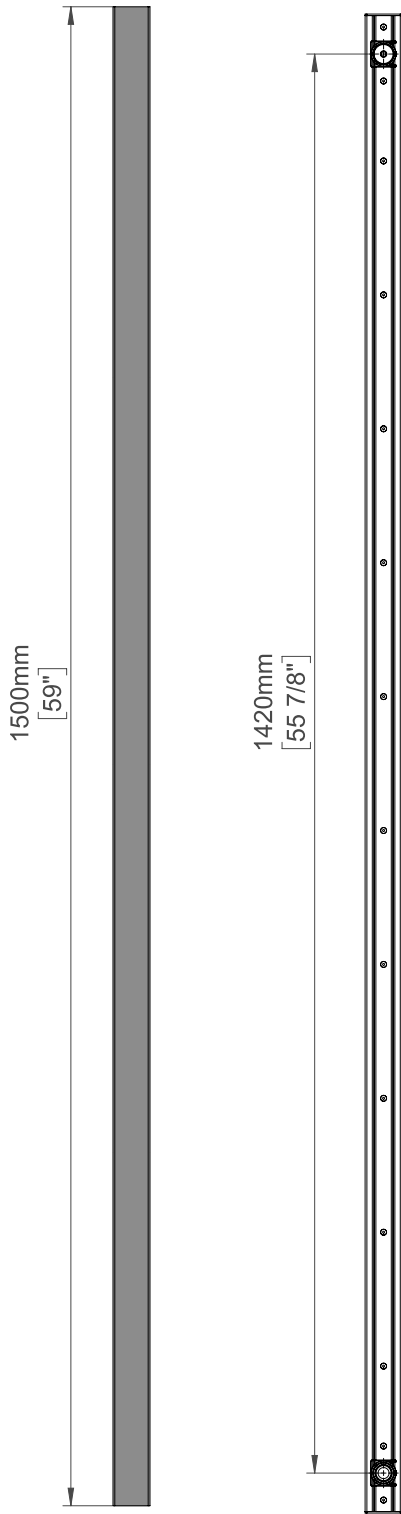

MODELLO i
MODEL: i59SQ
TECHNICAL DRAWING

i59SQ.P
 POLISHED

i59SQ.B
 BRUSHED

i59SQ.MB
 MATTE BLACK

i59SQ.SB
 SATIN BRASS

VOLTS:	115
WATTS:	30
AMPS:	0.25