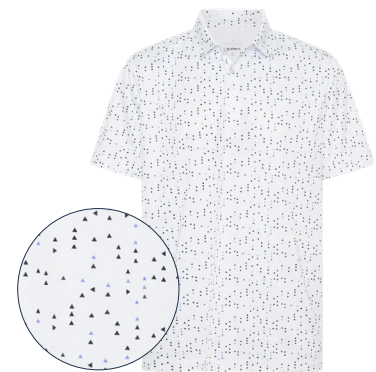

COSMOPOLITAN FRENCH NAVY

BLACK SILVER

SHS23MT500

ALFA MENS SS POLO

Dri Sporte

100% Polyester Interlock
Sublimated front panels and back

Self collar
Buttons on off-set placket - French Navy | Cosmopolitan | Black

100% Polyester Interlock
Sublimated front panels | Marle effect on Galaxy Mule silver panel

Self collar
Buttons on off-set placket - French Navy | Silver | Galaxy Mule

UPF - Excellent

Size	Price RRP
S - 3XL	AU \$79.95 NZ \$89.95

BLUE MARTINI

COSMOPOLITAN

WHITE

SHS23MT502

SAUL MENS SS POLO

Dri Sporte

100% Polyester Interlock
All over print - Mini triangles

Self collar
Buttons on off-set placket - Blue Martini | Cosmopolitan | Clear