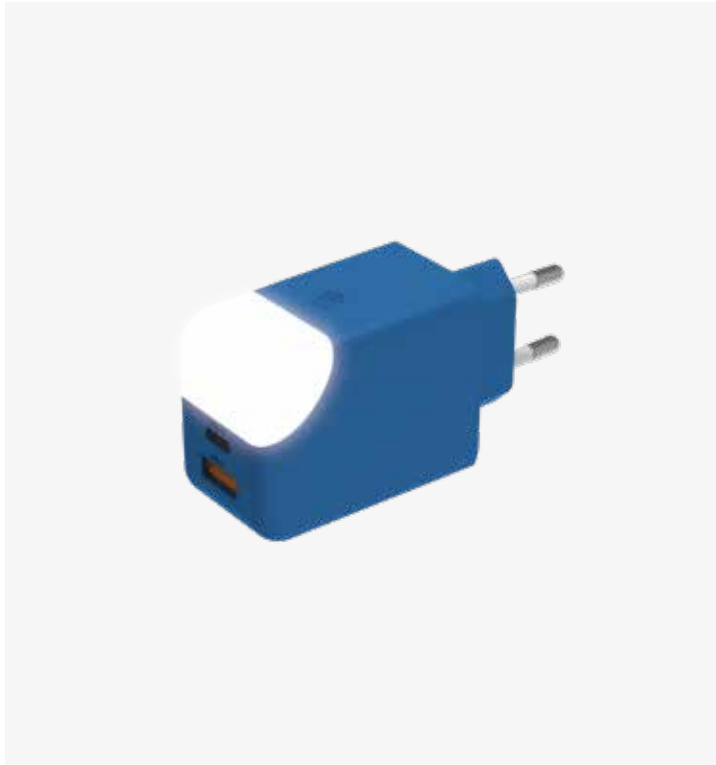

## ICE-GAN

65W GaN Power Adapter

XP61167

ICE-GAN, the 65W charging adapter with GaN technology. Together with a fast charge cable, it can charge a laptop, or your smartphone on fast charge. It features a LED lamp that can be used as a nightlight, and switched off with a simple touch!