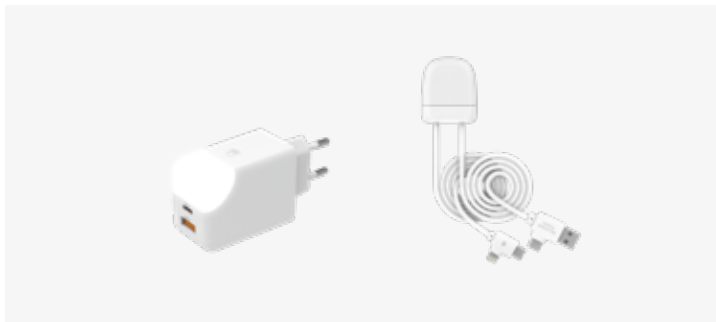

## PACK ICE-C

Charging cable and adaptor

60W

cable

plug