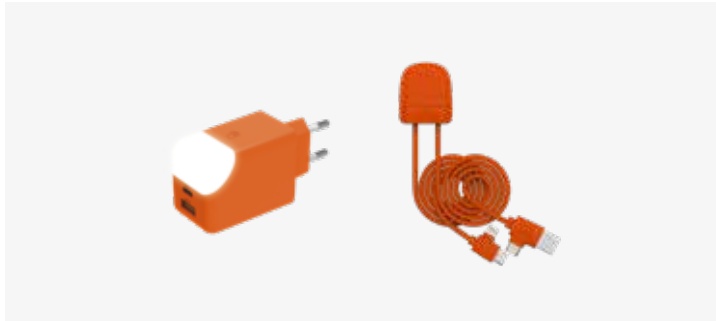

## MR BIO PACK FAST

fast charging cable 60w & 20w adaptor

XP61120.14EU

145 x 145 x 45 mm  
90 g

20w/60w

cable

plug

## PACK ICE-C

Charging cable and adaptor

60W

cable

plug