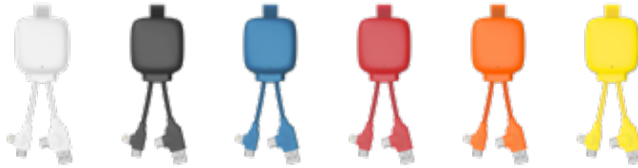

37

**USB** **USB-C**  
Lightning

39

# SMILE POWERBANK

Wireless 5000 mAh with Mirror on the back

XP61171

101 x 66,6 x 9 mm  
100 g

5000 mAh