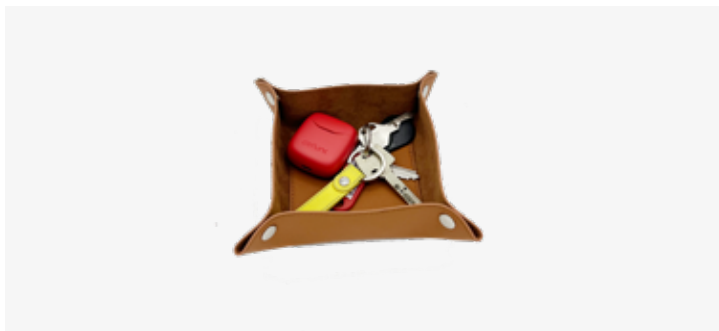

INE VALLET TRAY

Vide poche, stuff tray

XP71039

150 x 150 x 50 mm
50 g