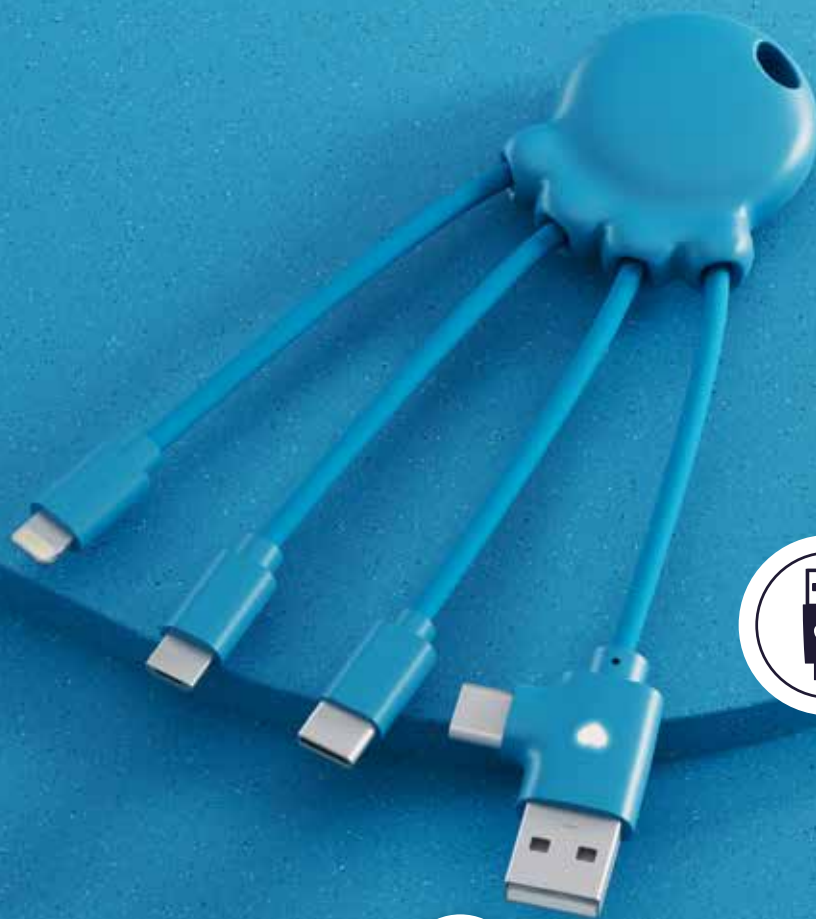

L'OBP est un plastique récupéré avant qu'il ne termine sa course dans l'océan. Ce matériau provient de zones côtières à haut risque de pollution, où des déchets plastiques sont interceptés avant d'être emportés par le vent ou les courants marins.

OBP is a plastic recovered before it reaches the ocean. This material comes from high-risk coastal areas, where plastic waste is intercepted before being carried away by wind or ocean currents.