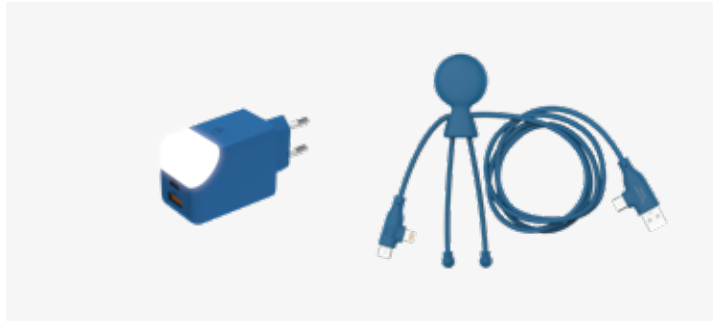

## MR BIO PACK HEPTA

Charging adapter and powerbank

XP61129

117 x 51.5 x 14 mm

155 g

7000 mAh

cable

plug