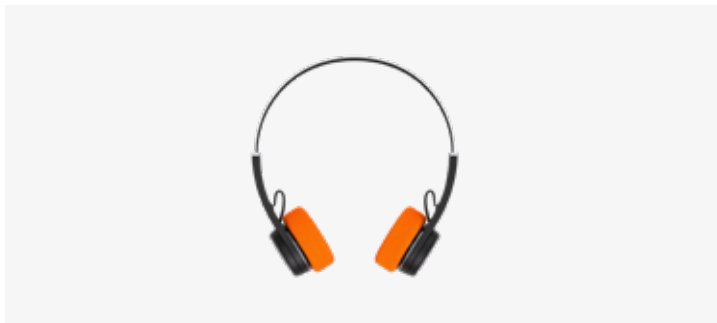

## FREESTYLE

Headset

M1201

M1202

M1203

200 x 150 x 80 mm

303 g