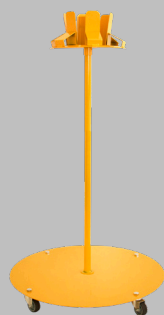

Bin Bag Sorting Trolley BBST 6

144910