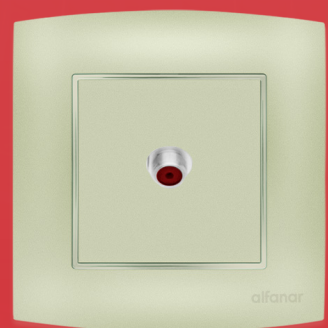

Model: BW2M110224
Type: Satellite Socket 1G -7x7

Prise: **1.550** O.R