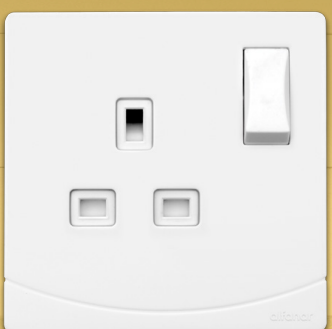

Model: SN12
Type: 13A Single DP -7x7

Prise: **0.950** O.R