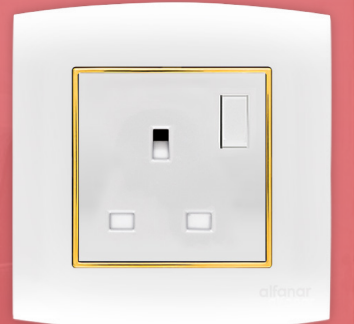

Model: BW2N112001
Type: 13A Single DP -7x7

Prise: **1.650** O.R