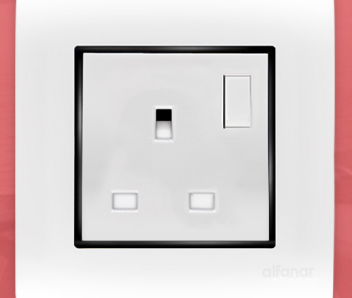

Model: BW2N112003
Type: 13A Single DP -7x7

Prise: **1.350** O.R