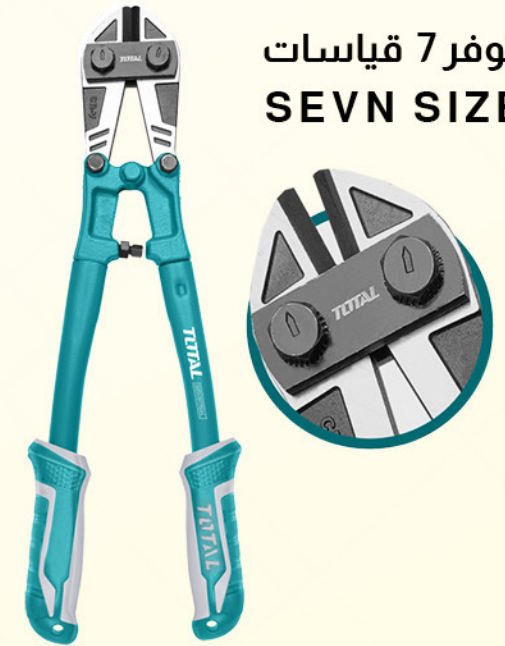

قاطع حديد
BOLT CUTTER

3 R.0

THT113126

متوفر 7 قياسات
SEVN SIZES
Size: 12" -14" -18" -24"
-36" -42" 48"
Black finish and polish
TPR two color handle