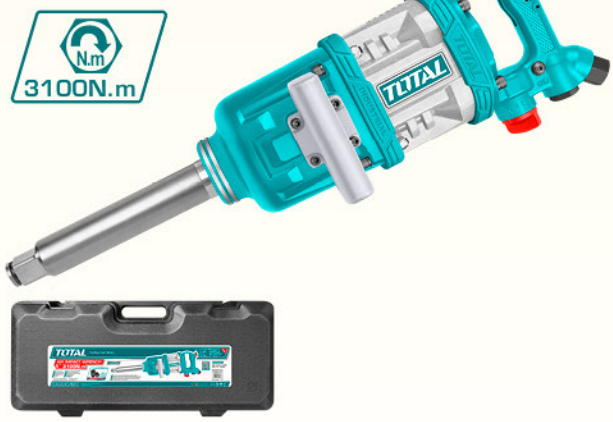

1/2"

Square drive:12.5mm(1/2")
No-load speed:7000/min
Max.torque:610Nm(450Ft-lb)
With 3 pcs socket (17mm,19mm,21mm)

مفتاح ربط بالهواء
AIR IMPACT WRENCH

71.300R.0

TAT40111

1"

Square drive:25.4mm(1")
No-load speed:3600/min
Max.torque:3100Nm(2220Ft-lb)
Air Consumption:36Cfm(1019l/min)