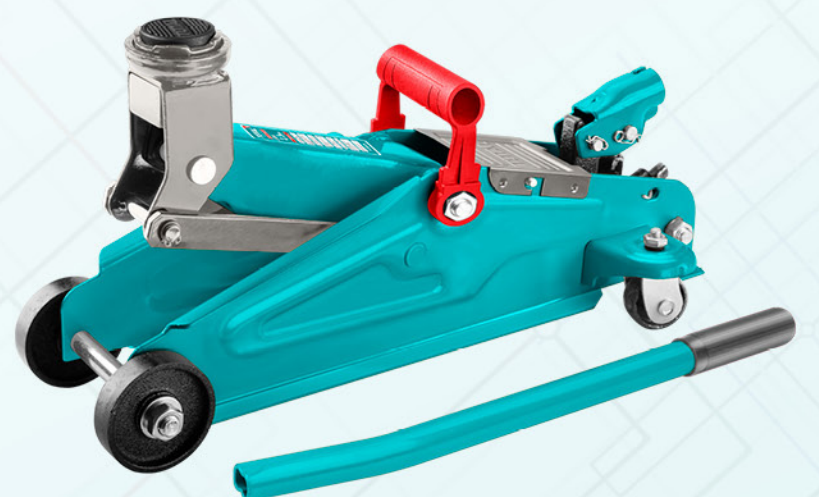

رافعة متحركة BOTTLE JACK

13 R.O

THJS0201

2Ton

2Ton
Min. height: 140mm
Max. height:340mm
Travel:200mm