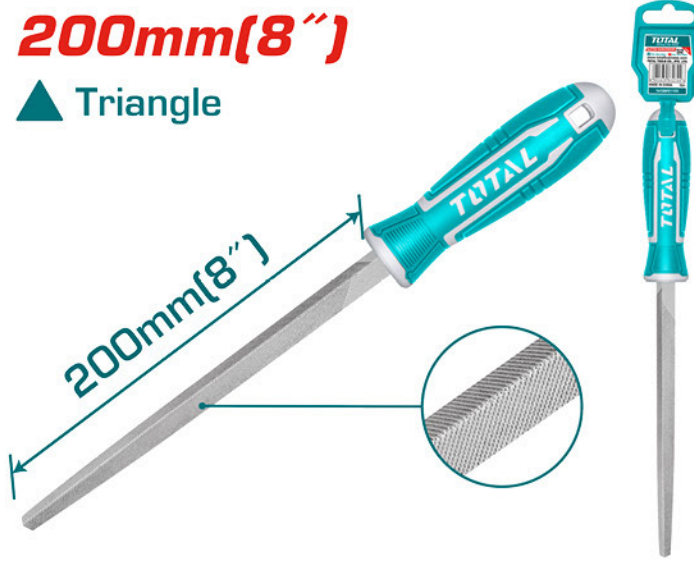

Length:200mm

Material:T12 steel

Each one with plastic hanger

مبرد خشب
HALF ROUND
WOOD FILE

1.5 R.0

THT91686

200mm(8")

Half round