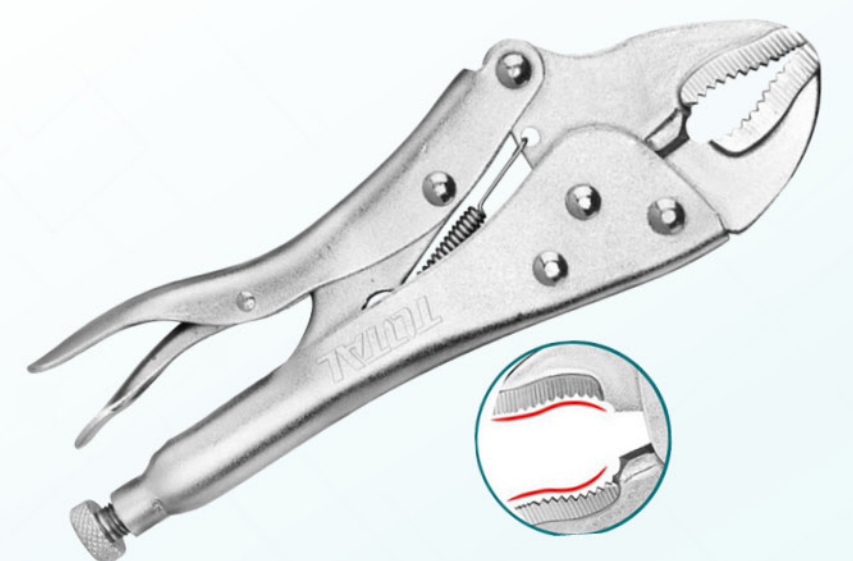

Carbon Steel Size:10"
HRC38°-HRC48°
Nickel plated
LENGTH 250mm (10")

كماشة
PLIERS

1.6 R.O

THTIP2171