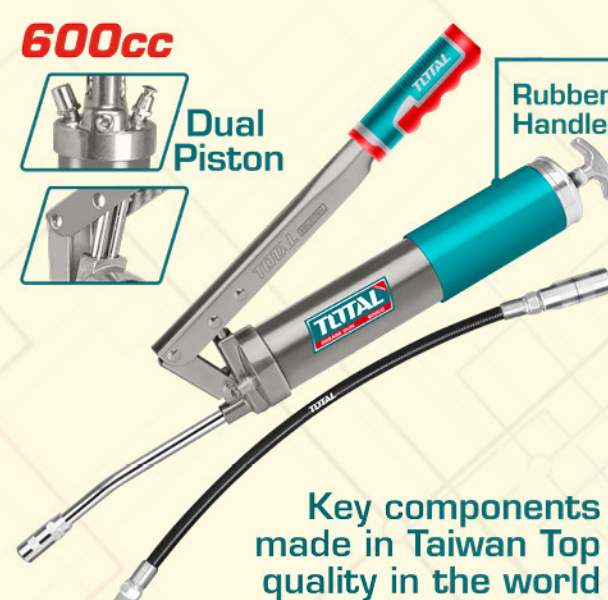

Key components made in Taiwan Top quality in the world

Heavy-Duty Grease Gun
Delivers Minimum:3oz/40strokes
Capacity: 600CC / 21 Oz
Loading way: 14Oz Cartridge / 600CC Bulk

مضخة مياه Gasoline water pump