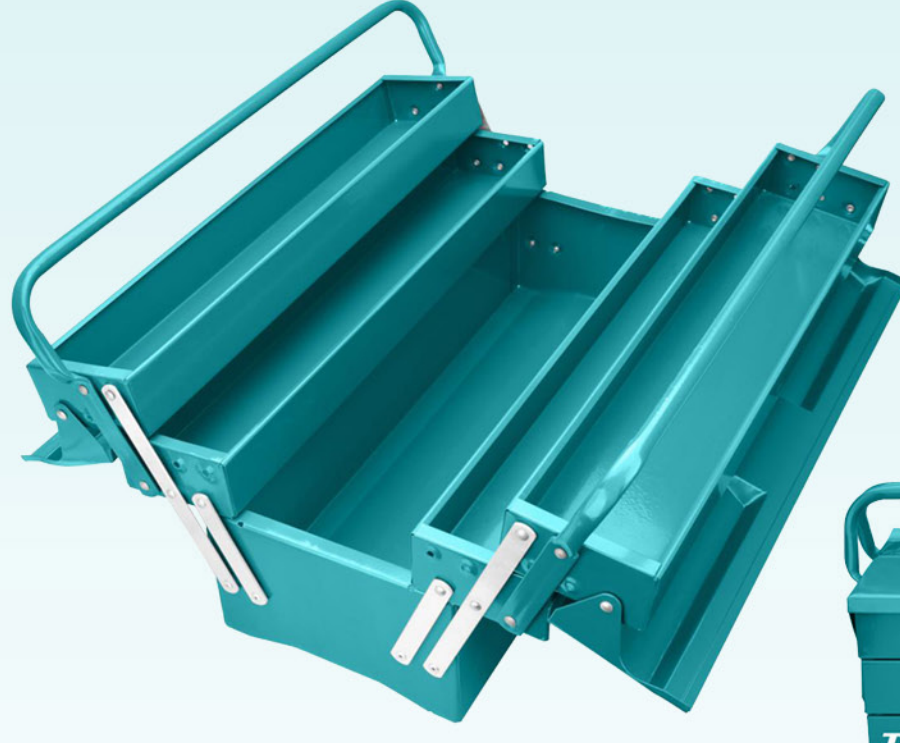

1pcs 100mm(4") -size:435x300x75mm

حقيبة معدات
TOOLS BAG

2.500 R.O

THT26161

Size:16"

Max load: 15kg

Rigid frame for easy opening & access Internal

With 6 pockets outside & 8 pockets inside