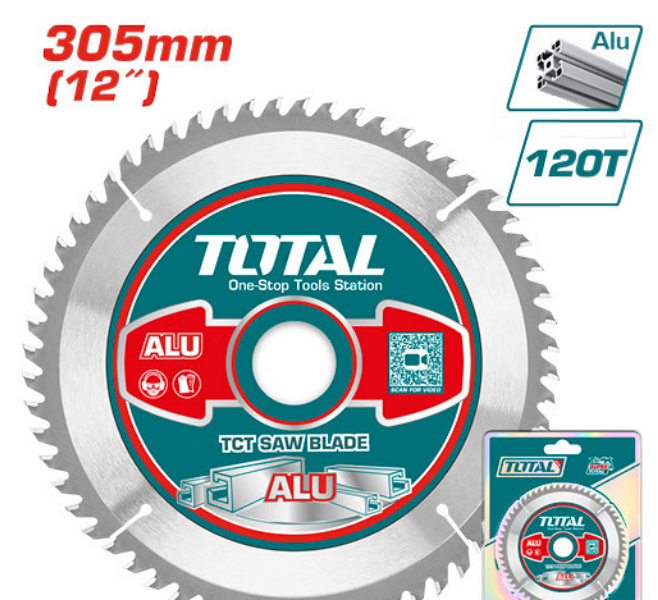

305mm(12") 120T,arbor:30mm