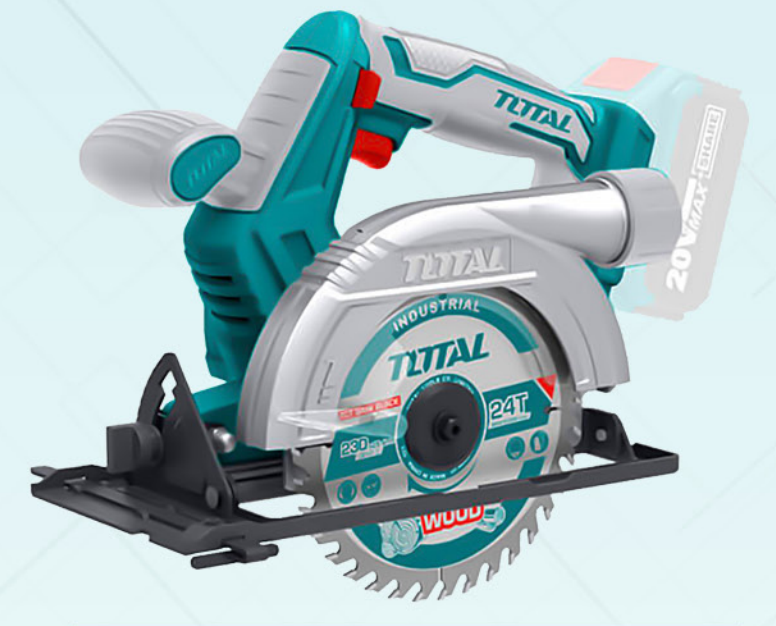

منشار دائري
CIRCULAR SAW

21 R.O

TSLI1651

Voltage:20V
No-load speed:4600rpm
45° degree:38mm
90° degree:55mm

منشار دائري
CIRCULAR SAW

17 R.O

TSLI1401

Voltage: 20V
No-load speed:3600rpm
45° degree:28mm
90° degree:40mm

جريندر متعدد
MULTI GRINDER

10 R.O

TMLI2001

Voltage:20V
With cutting & segment saw blade
With flexible scraper & hex key
With sanding base

جريندر شحن
ANGLE GRINDER

30 R.O

TAGLI2111561

Voltage:20V
No-load speed: 3000/8000rpm
1 Pcs 4.0Ah battery pack
1 Pcs charger