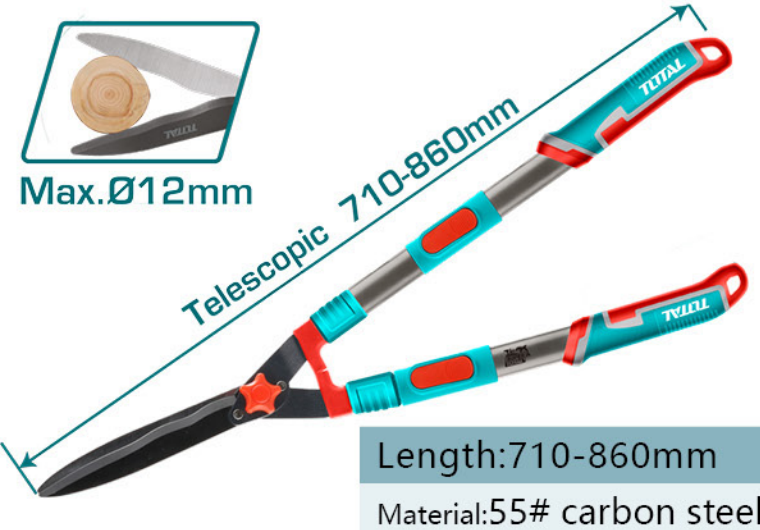

مقص تقليم شجر
TREE PRUNING SHEARS **1.900** R.O
THT5113006

Length: 710-860mm
Material: 55# carbon steel