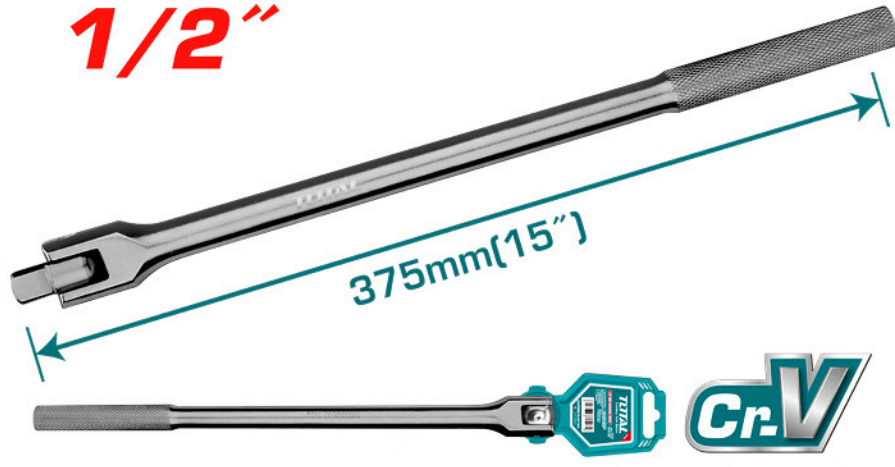

1/2"

1/2" Extension bar
Length: 5" (125mm)
Material:50BV30
Heat treatment

مفتاح ربط مرن
FLEXIBLE HANDLE

3 R.0

THTFX12151

1/2"

Size: 16"
With 4 pcs 1/2" Socket:17mm
19mm 21mm 23mm
Packed by leather bag

مفتاح ربط مرن
Universal joint