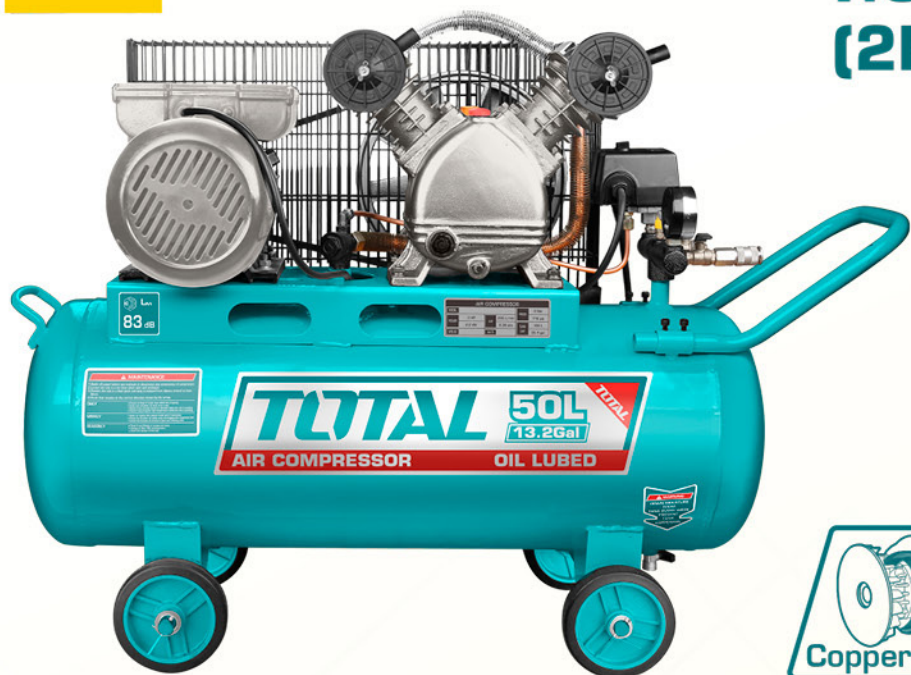

Copper Wire

Voltage:220-240V~50Hz

Input power: 1.5kW (2HP)

Tank:50L(13.2Gal)

Noise:92db

Copper wire induction motor

Pump lubricated with oil

250.400 R.O