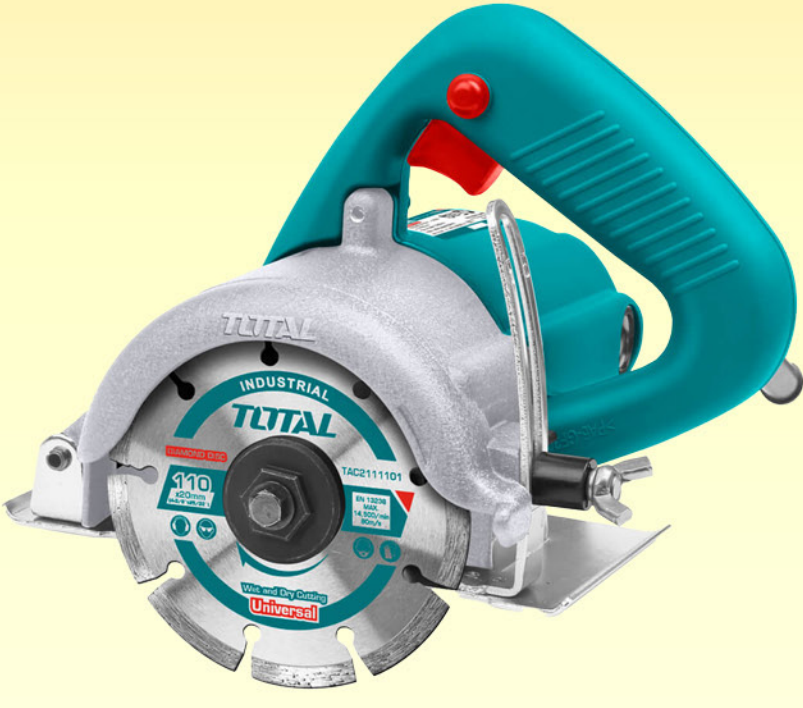

منشار تقطيع
CIRCULAR SAW **17 R.O**
TS3141102

Voltage:220-240V~50-60Hz
No-load speed:13000rpm
Diameter of blade:110x20mm
Input power:1400W
Max.cutting capacity:34mm

منشار تقطيع
CIRCULAR SAW **16.500R.O**
TS11418526