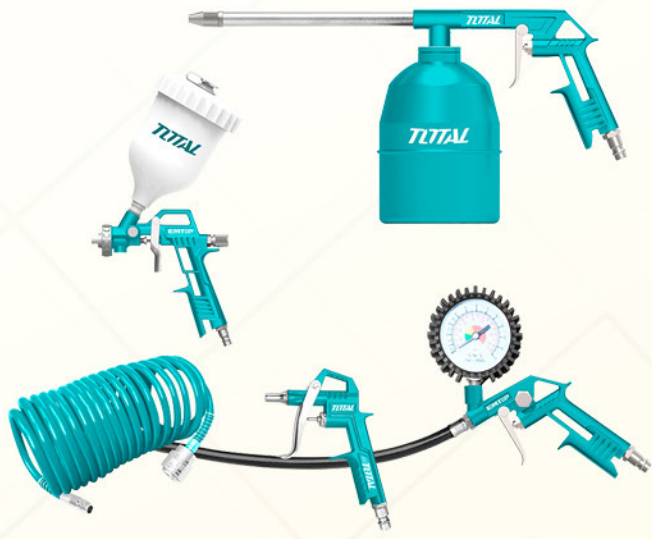

Suitable for base coat

**مسدس رش بالهواء
AIR SPRAY GUN** **4.500 R.0**
TAT10402

**400cc
Base Coat
1.5mm**

Standard nozzle:1.5mm

Pattern width:180-250mm

Paint capacity:400cc

Suitable for base coat

**معدات مضخة هواء
AIR TOOLS SET** **6 R.0**
TATK053