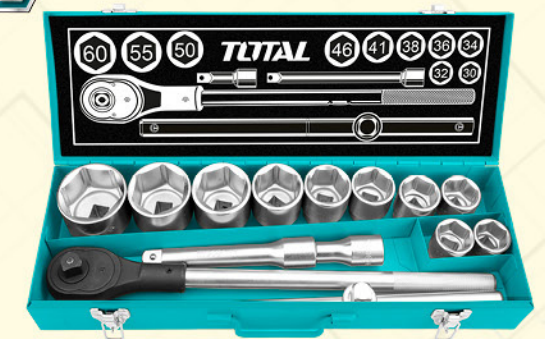

24T

15 Pcs 3/4" socket set

Heat treated

Material:Cr-V

Wrench set with carrying case