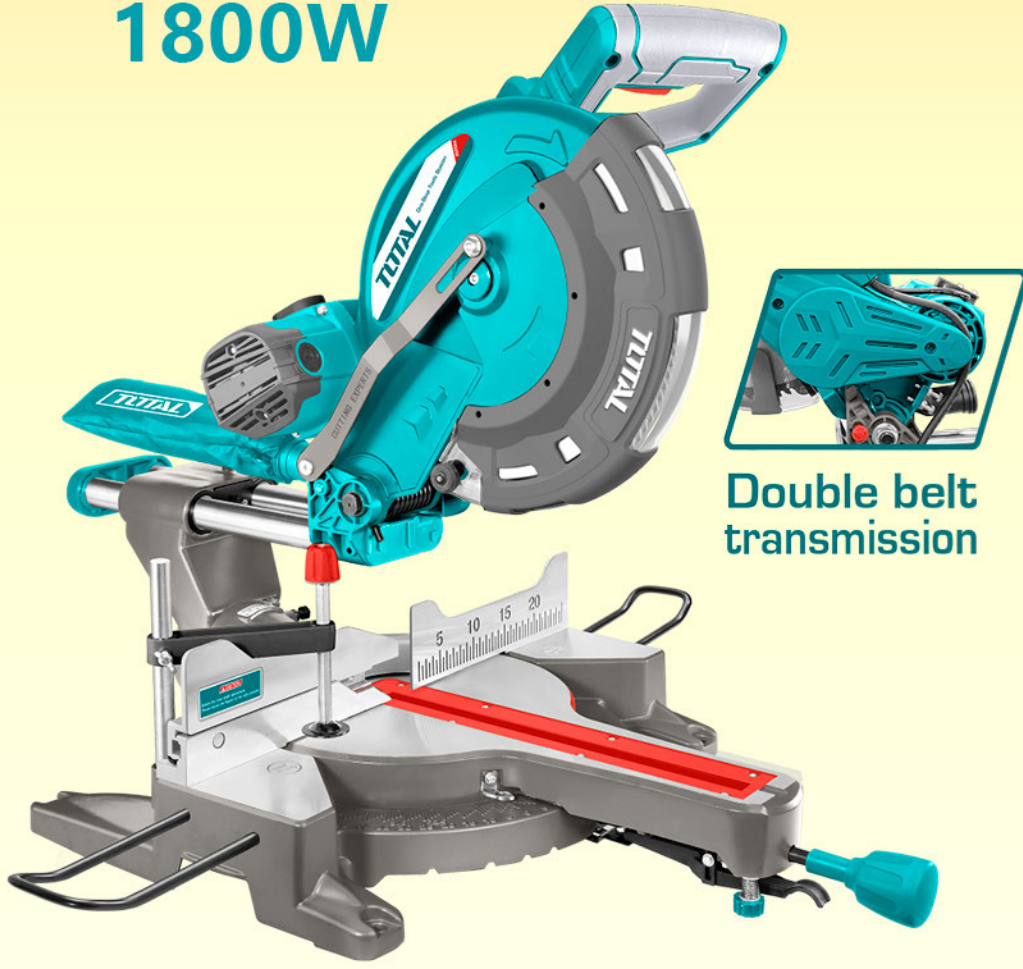

منشار طاولة 125R.O

TABLE SAW TMS43183051
1800W

Double belt transmission

Voltage:220-240V~50/60Hz
Blade size:305mmx30mm
0°/0°:90mmx305mm
0°/45°:60mmx305mm
45°(left/right)/0°:90mmx215mm
45°(left/right)/45°:60mmx215mm