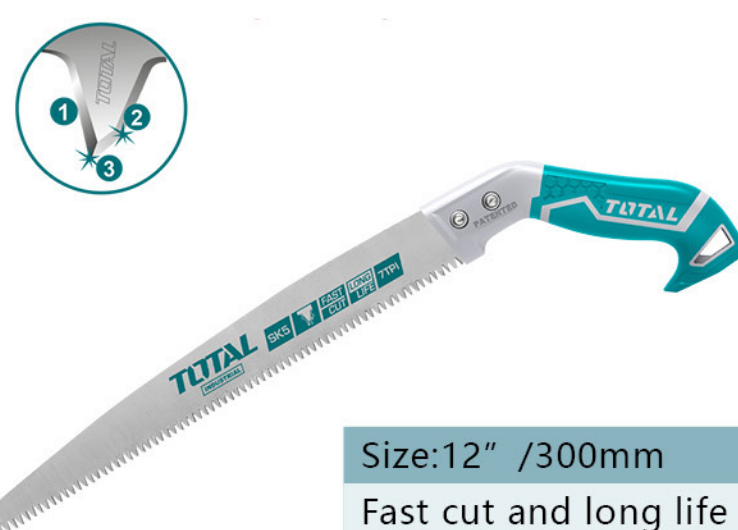

منشار تقليم شجر
TREE PRUNING SAW **1.900** R.O
THT5113006

Size: 12" / 300mm
Fast cut and long life