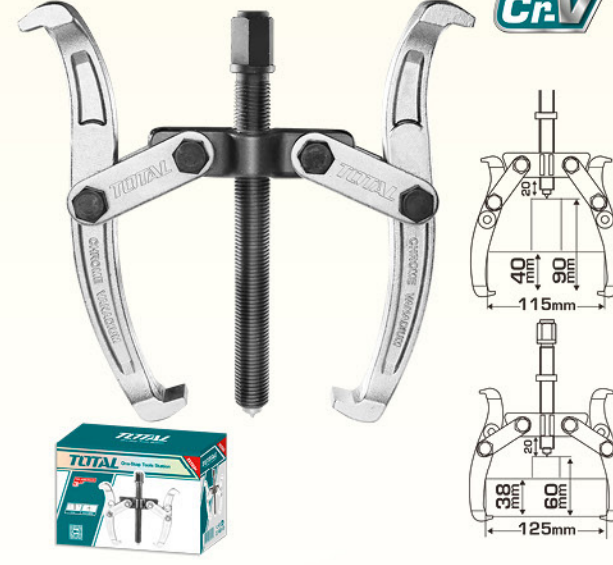

Ductile
Cast Iron

Swivel base size: 4"

Weight:6.7kg

Max force:1300KGS

With anvil

طقم ربط اتجاهين
ANGLED SOCKET WRENCH

4.600 R.0

TLASWT0601

6PCS/SET

WHOLE BODY DROP
FORGED NON WELDING

Size: 7- 8- 10- 12- 13- 14mm

6pcs/set

Material:CR-V

One-piece structure,Drop-forged

مشبك يدوي مزدوج
TWO JAWS PULLER

3 R.0

THTGP246

4"

Size:4" & 6"

2Jaws,Maxforce:3000KG

material:Cr-v,heat treated

surface treatment:chrome-plated

مشبك مع مقبض
CLAMP HANDLE

2.900R.0