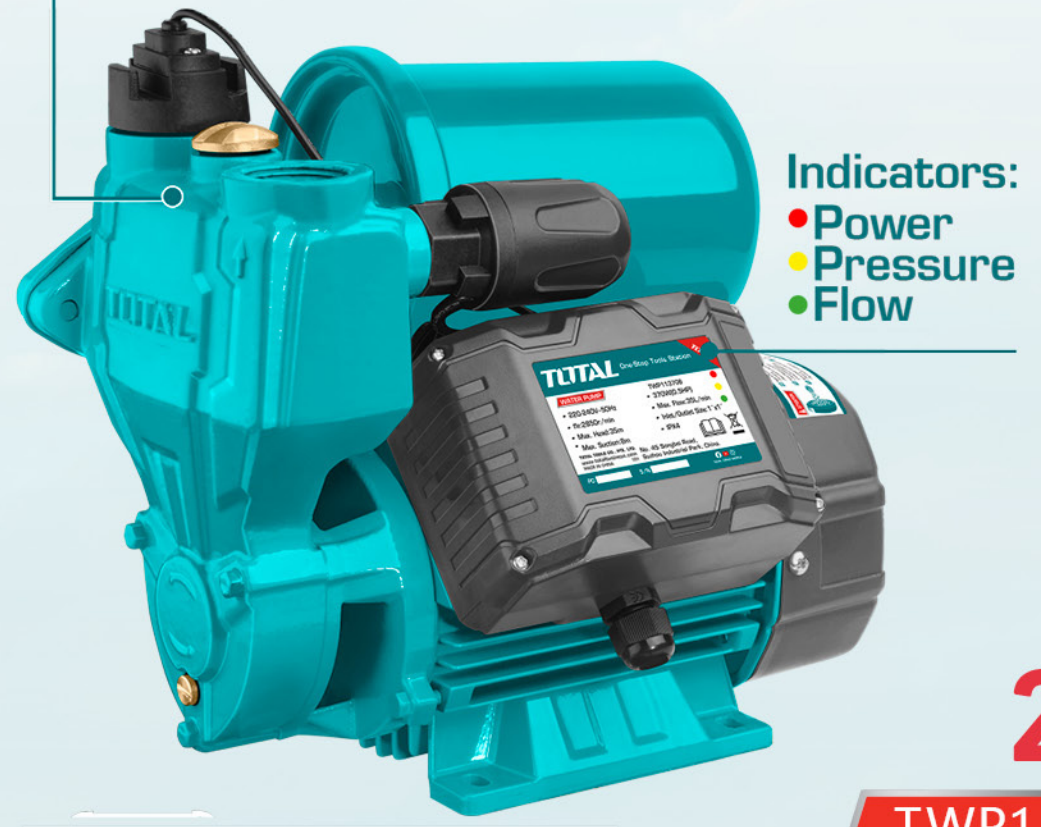

Indicators:
● Power
● Pressure
● Flow

21 R.O

TWP113706

Voltage:220-240V~50Hz

Rated power:370W(0.5HP)

Max.head:35m

Max.flow:35L/min

Max.flow:35L/min