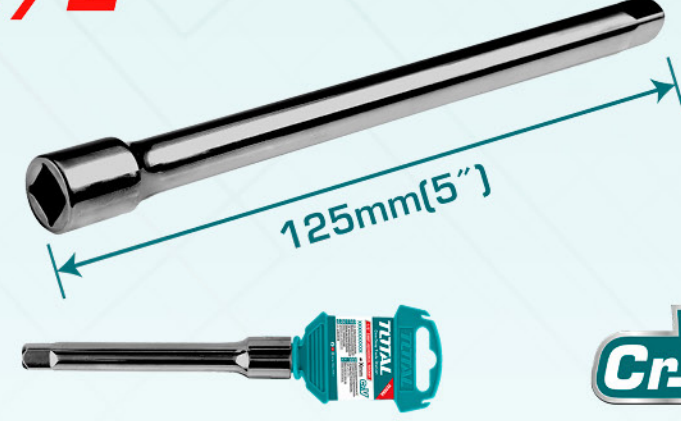

1/2" DR. Sliding T-bar
Length: 10" (250mm)
Material:50BV30
Heat treatment

مفتاح ربط
Offset ring
spanner set

1.400R.0

THEB12051

1/2"