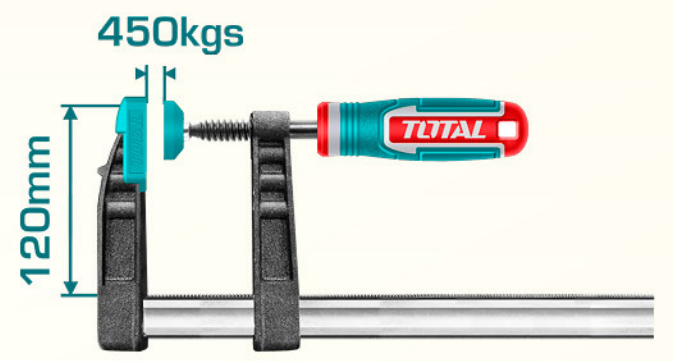

منجلة طاولة
BENCH VICE

27.500R.0

THT6186

200mm(8")

Ductile
Cast Iron

Size: 8"

Weight:21kg

Max clamping force:2500KGS

With anvil

منجلة طاولة
BENCH VICE

15R.0

THT6166

150mm(6")

Ductile
Cast Iron

swivel base size: 6"

Weight:11.2kg

Max force:1600KGS

With anvil

منجلة طاولة
BENCH VICE

10R.0

THT6146

100mm(4")

Ductile
Cast Iron

Swivel base size: 4"

Weight:6.7kg

Max force:1300KGS

With anvil

طقم ربط اتجاهين
ANGLED SOCKET WRENCH

4.600 R.0

TLASWT0601

6PCS/SET

WHOLE BODY DROP
FORGED NON WELDING

Size: 7- 8- 10- 12- 13- 14mm

6pcs/set

Material:CR-V

One-piece structure,Drop-forged

مشبك يدوي مزدوج
TWO JAWS PULLER

3 R.0

THTGP246

4"

Size:4" & 6"

2Jaws,Maxforce:3000KG

material:Cr-v,heat treated

surface treatment:chrome-plated

مشبك مع مقبض
CLAMP HANDLE

2.900R.0

THT1321202

800mm(32")

size: 16" & 32"

Max clamp force: 450KGS

Diameter of screw thread:15.3mm

Thickness and width of iron ruler:8X30mm

طقم مفتاح ربط
WRENCH SET

21 R.0

THT421441

44PCS/SET

44PCS 1/4" +1/2" Socket set

13Pcs 1/4" Dr Socket:4-4.5-5-5.5-6-7-8-

9-10-11-12-13-14mm

1Pcs 1/4" Dr Ratchet wrench,45T

طقم مفتاح ربط
WRENCH SET

17 R.0

THT141253

24PCS/SET

72T

24 Pcs 1/2" socket set

18 Pcs 1/2" Cr-V DR. Sockets:

10,11,12,13,14,15,16,17,18,19,20,21,22,2

3,24,27,30,32mm

طقم مفتاح ربط
WRENCH SET

4 R.0

THTL121101

10PCS/SET

300mm

10 Pcs 1/2" socket set

9 Pcs 1/2" Cr-V DR. sockets: 10-12-

13-14-17-19-21-22-24mm

1 Pcs 1/2" DR. 250mm L- Bar

مفتاح ربط
WRENCH

5 R.0

THTRCW40231

Size: 16"

With 4 pcs 1/2" Socket:17mm

19mm 21mm 23mm

Packed by leather bag

مفتاح ربط
WRENCH

3 R.0

THT106126

1/2"

Size:1/2" 45T

Length:260mm

Material : Cr-V+CrMo

Heat treatment

طقم مفتاح ربط
WRENCH SET

41.100R.0

THT341151

15PCS/SET

24T

15 Pcs 3/4" socket set

Heat treated

Material:Cr-V

Wrench set with carrying case