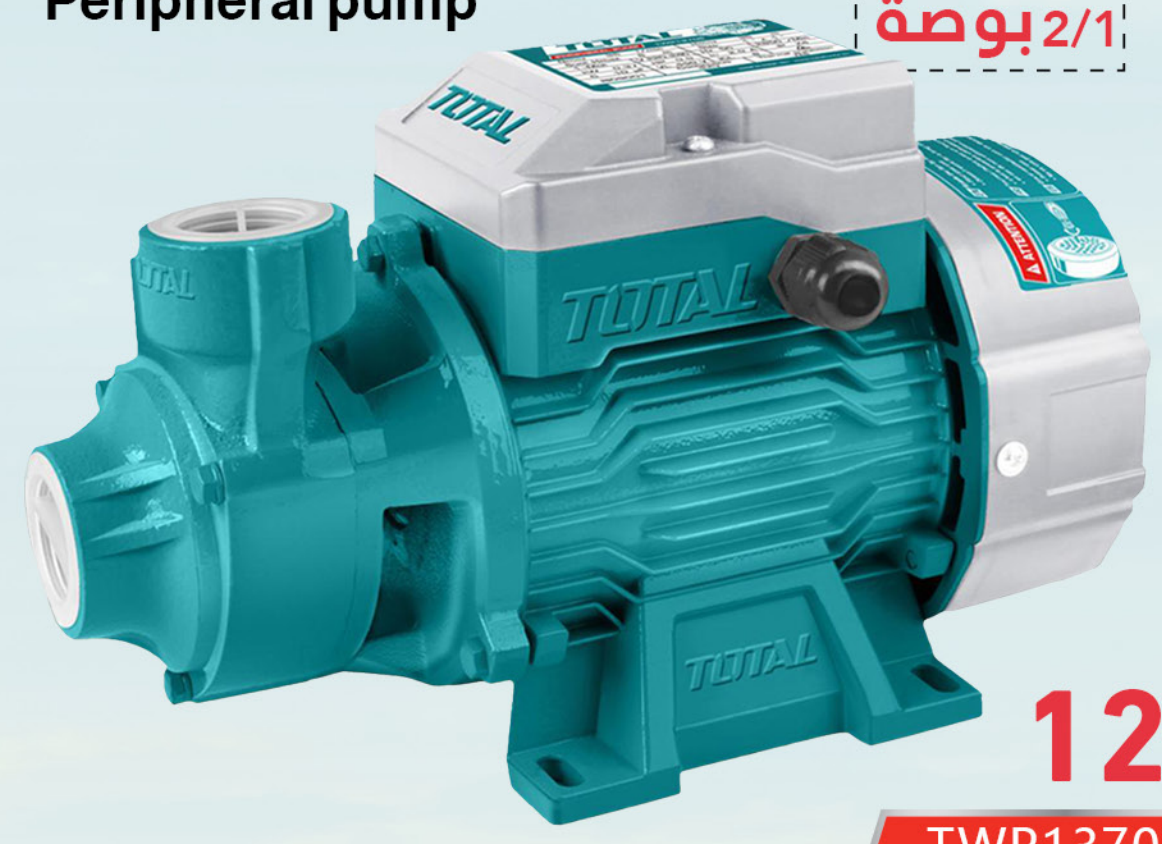

13 R.O

TWP137026

Voltage:220-240V~50Hz

Rated power:370W(0.5HP)

Max.head:30m

Max.flow:30L/min

Max.suction:8m

مضخة مياه Peripheral pump