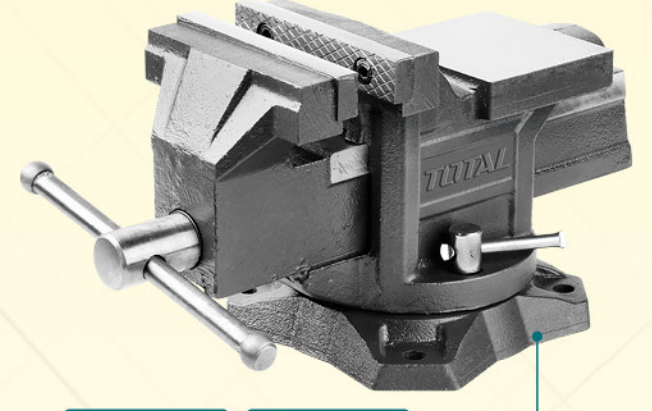

Ductile
Cast Iron

Swivel base size: 4"

Weight:6.7kg

Max force:1300KGS

With anvil

طقم ربط اتجاهين
ANGLED SOCKET WRENCH

4.600 R.0

TLASWT0601