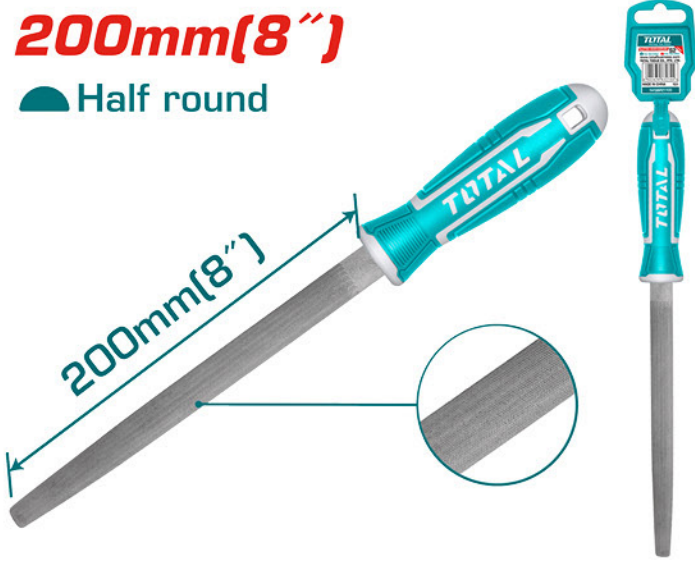

مبرد حديد
HALF ROUND
STEEL FILE

1.6 R.0

THT91286

200mm(8")

Half round

Length:200mm

Material:T12 steel

Each one with plastic hanger

مبرد حديد
TRIANGLE
STEEL FILE

1.4 R.0

THT91486

200mm(8")

Triangle