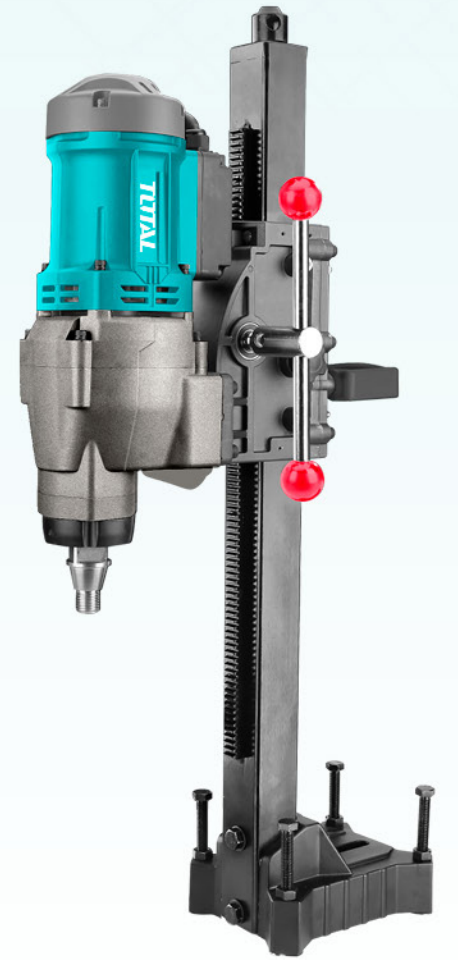

آلة حفر ضاغط DIAMOND DRILLING

3800W

TDDM38001

108.800 R.O

Voltage: 220-240V~50Hz

No-load speed:700rpm

Max. drilling diameter:230mm

With drilling stand&1 set carbon

With leakage protection switch