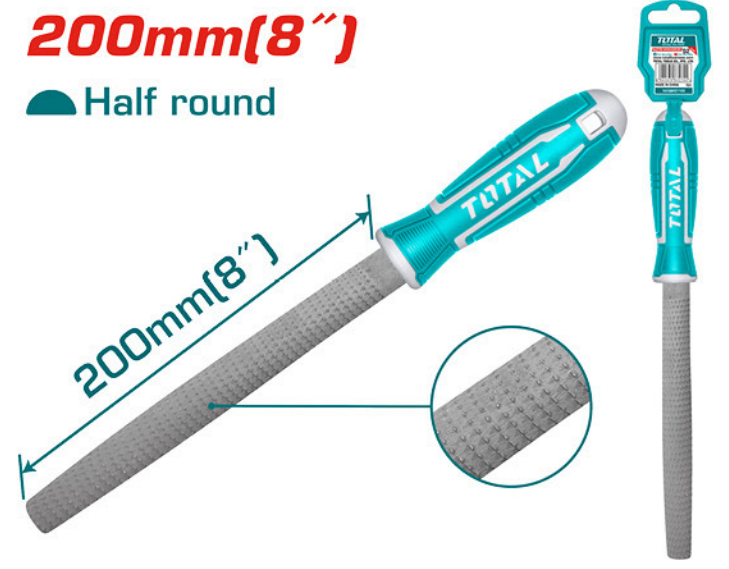

Length:200mm

Material: carbon steel

Each one with plastic hanger

رشاش مياه
PRESSUR
SPRAYER

6.5 R.0

THSPP41602

16L
4.5Bar