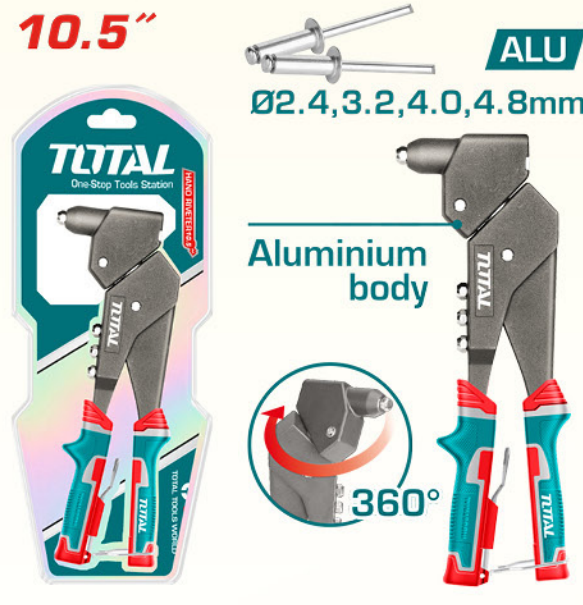

مبرشم يدوي
HAND RIVETER

4 R.0

THT32131

Stainless steel
rivet: ϕ 3.2mm,4.0mm,4.8mm,6.0mm
Aluminum&steel rivet: ϕ 3.2mm,4.0mm,4.8mm,6.0mm,6.4mm

مبرشم يدوي
HAND RIVETER

3 R.0

THT32106

360 degrees of rotation in the head
Applicable rivet
size:2.4mm,3.2mm,4mm,4.8mm
Material: Steel+Aluminum