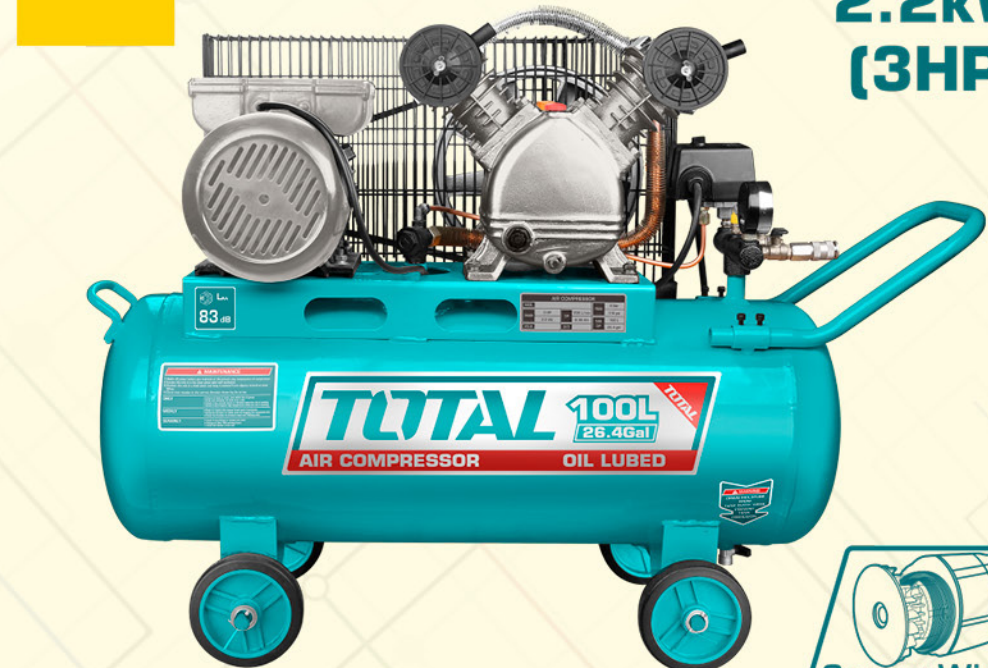

مضخة هواء AIR COMPRESSOR

100L

**2.2kW
(3HP)**

Copper Wire

Voltage:220-240V~50Hz

Input power: 2.2kW (3HP)

Tank:100L(26.4Gal)

Noise:92db

Copper wire induction motor

Pump lubricated with oil