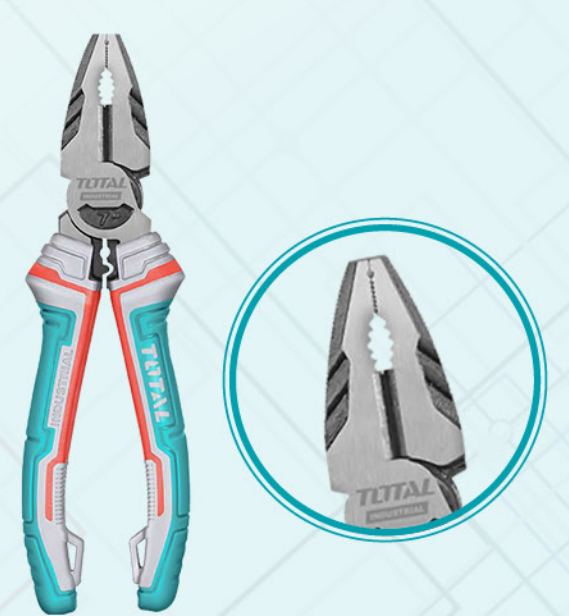

كماشة
PLIERS

.850 R.O

THT110606P

متوفر مقاسين
TWO SIZES
Size:6" /160mm & 8" /200mm
Polish and anti-rust oil
Two color handle
Packed by sliding card

كماشة
PLIERS

1.650 R.O

THT210806S

SIZE : 8" / 200MM
CR-V, BLACK FINISH AND POLISH
TPR TWO COLOR HANDLE
SAVING 30% STRENGTH THAN NORMAL PLIERS