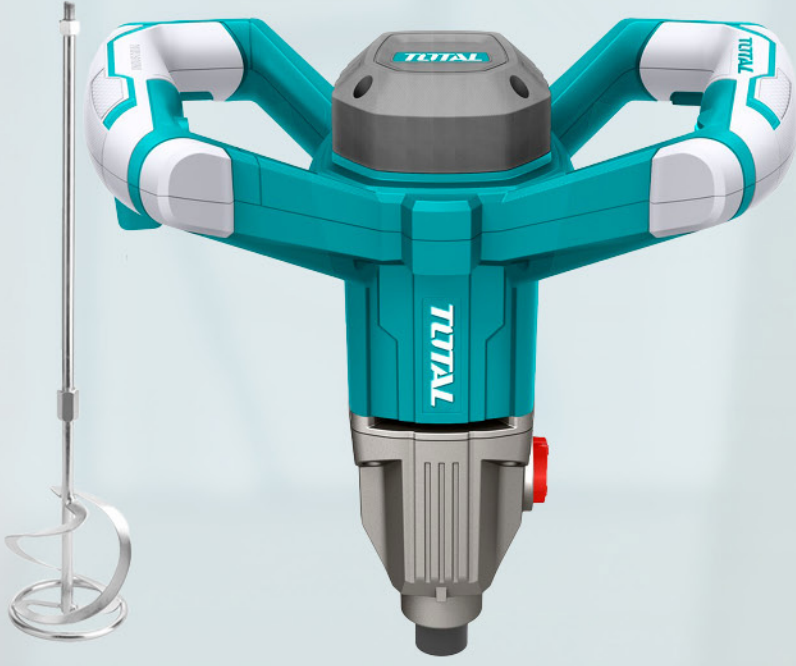

MIXER دريل خلط

1400W

Voltage:220V
Input power:1400W
Mixing pad thread:M14
With 1pcs mixing pad