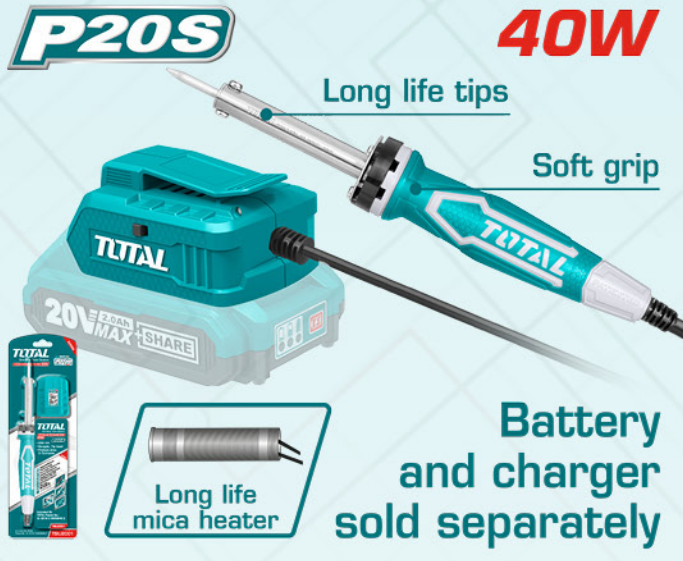

مكوة لحام شحن
SOLDERING IRON

4 R.O
TSILI2001