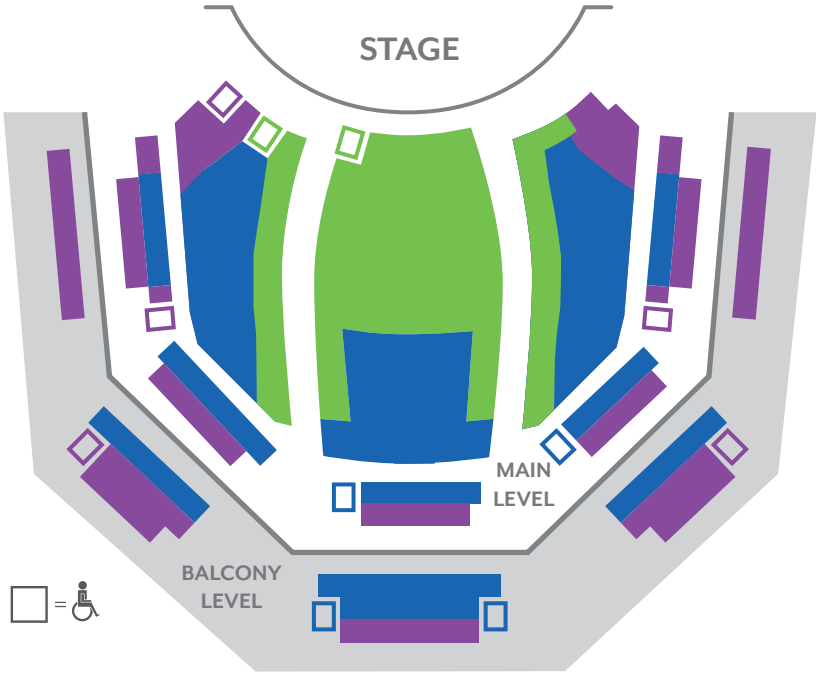

BUY SEASON TICKETS TODAY

2024-25 SEASON TICKET PRICES

MOE AND JACK'S PLACE — THE ROUSE THEATRE