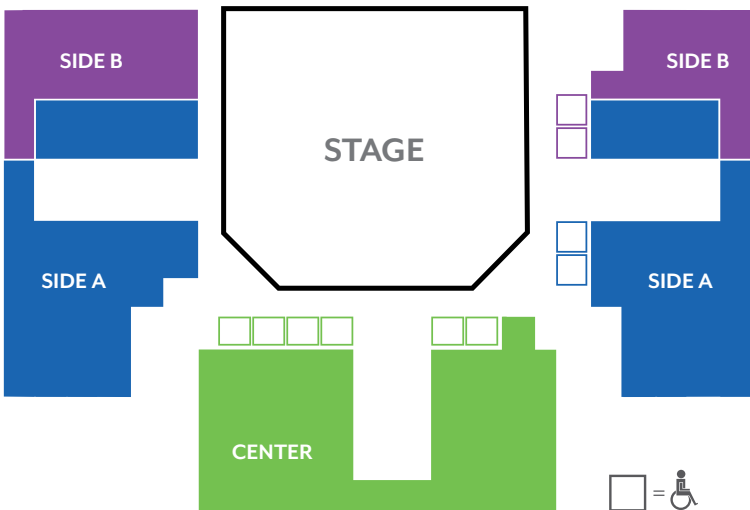

ROSENTHAL SHELTERHOUSE THEATRE